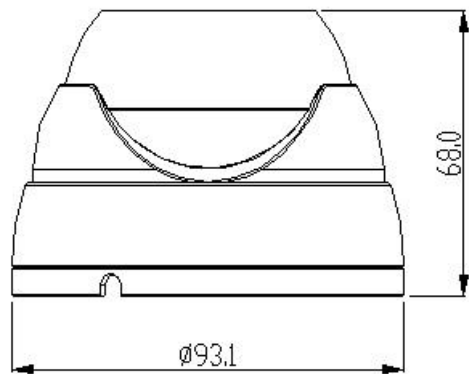

Product size (mm):

Shenzhen Sowze Security Electronic Co.,Ltd

Add: 6th Floor, Bole industrial, Bantian Second Sub-district office, Longgang district, Shenzhen, China