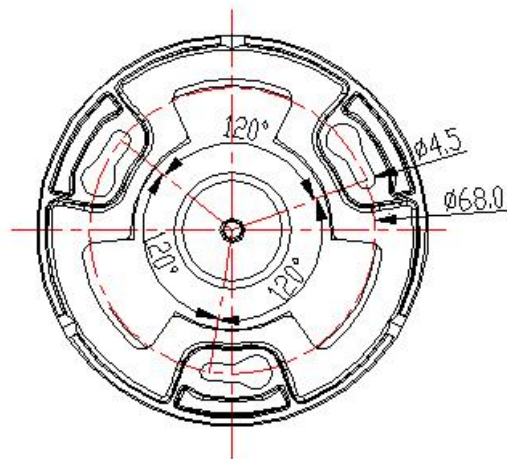

Product size (mm):

Shenzhen Sowze Security Electronic Co.,Ltd

Add: 6th Floor, Bole industrial, Bantian Second Sub-district office, Longgang district, Shenzhen, China